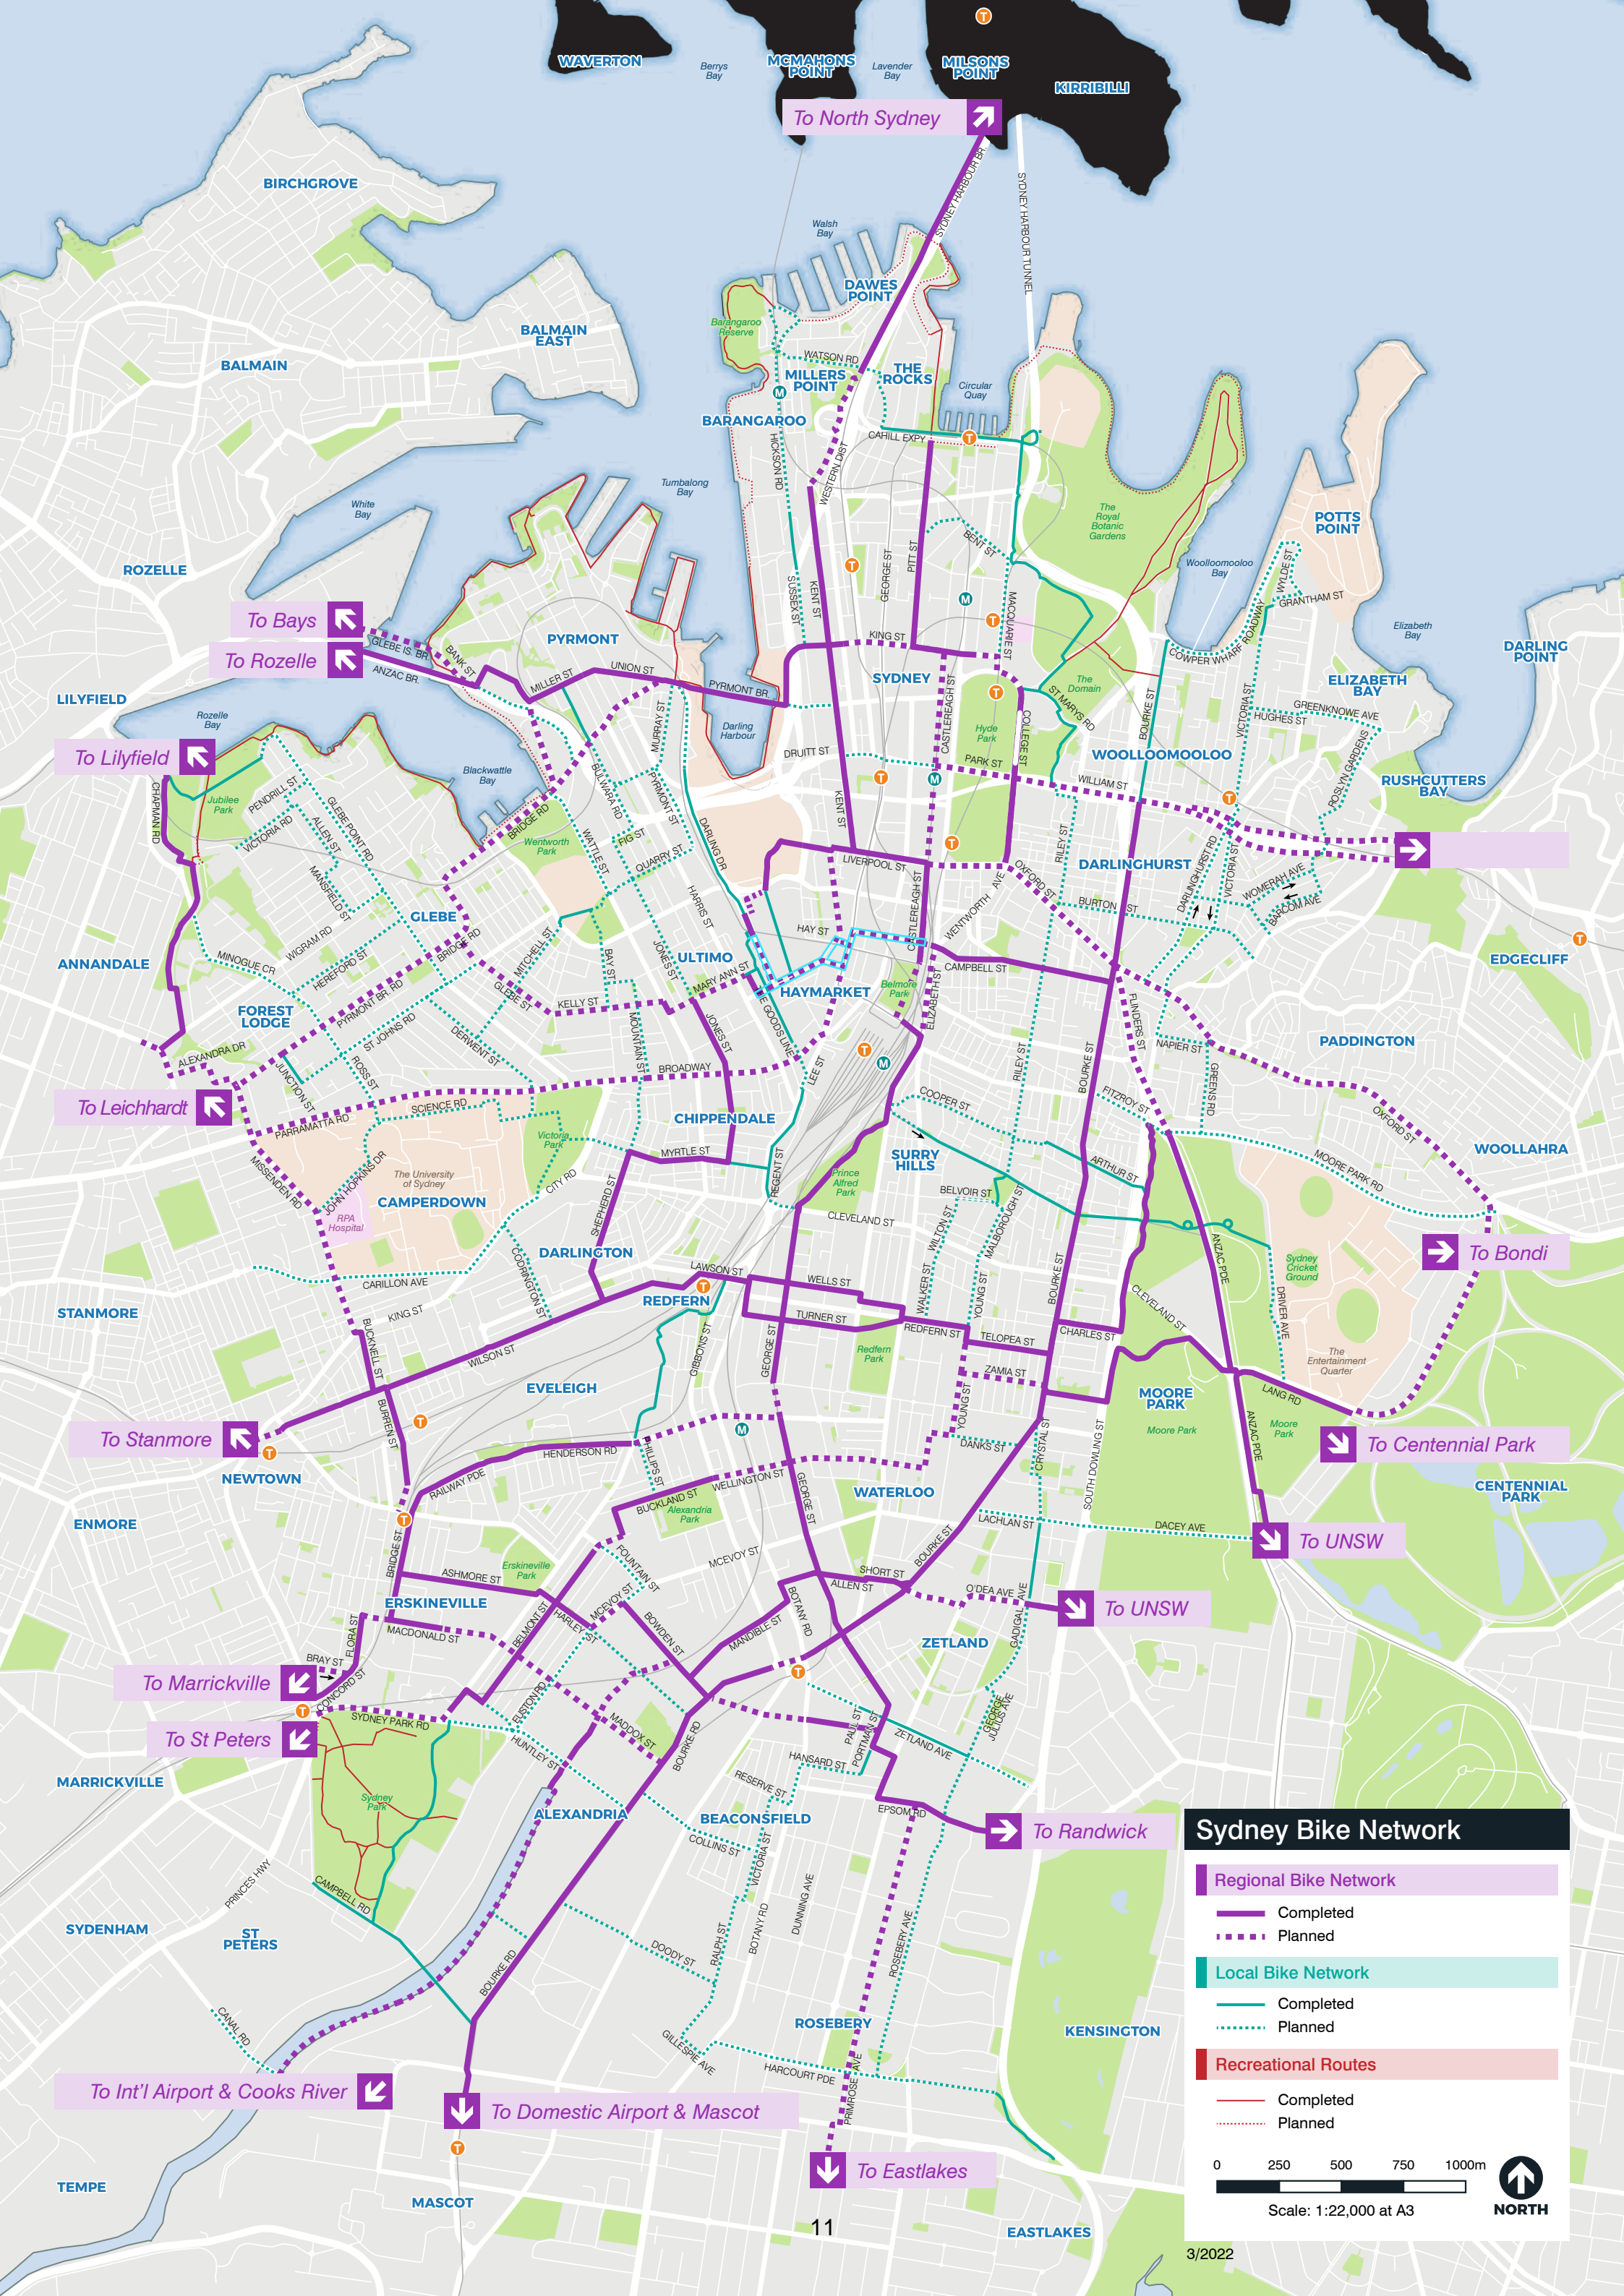

Attachment A

Sydney Bike Network Map

To North Sydney

To Bays

To Rozelle

To Lilyfield

To Leichhardt

To Stanmore

To Marrickville

To St Peters

To Int'l Airport & Cooks River

To Domestic Airport & Mascot

To Eastlakes

To Bondi

To Centennial Park

To UNSW

To UNSW

To Randwick

Sydney Bike Network

- Regional Bike Network**
 - Completed
 - Planned
- Local Bike Network**
 - Completed
 - Planned
- Recreational Routes**
 - Completed
 - Planned